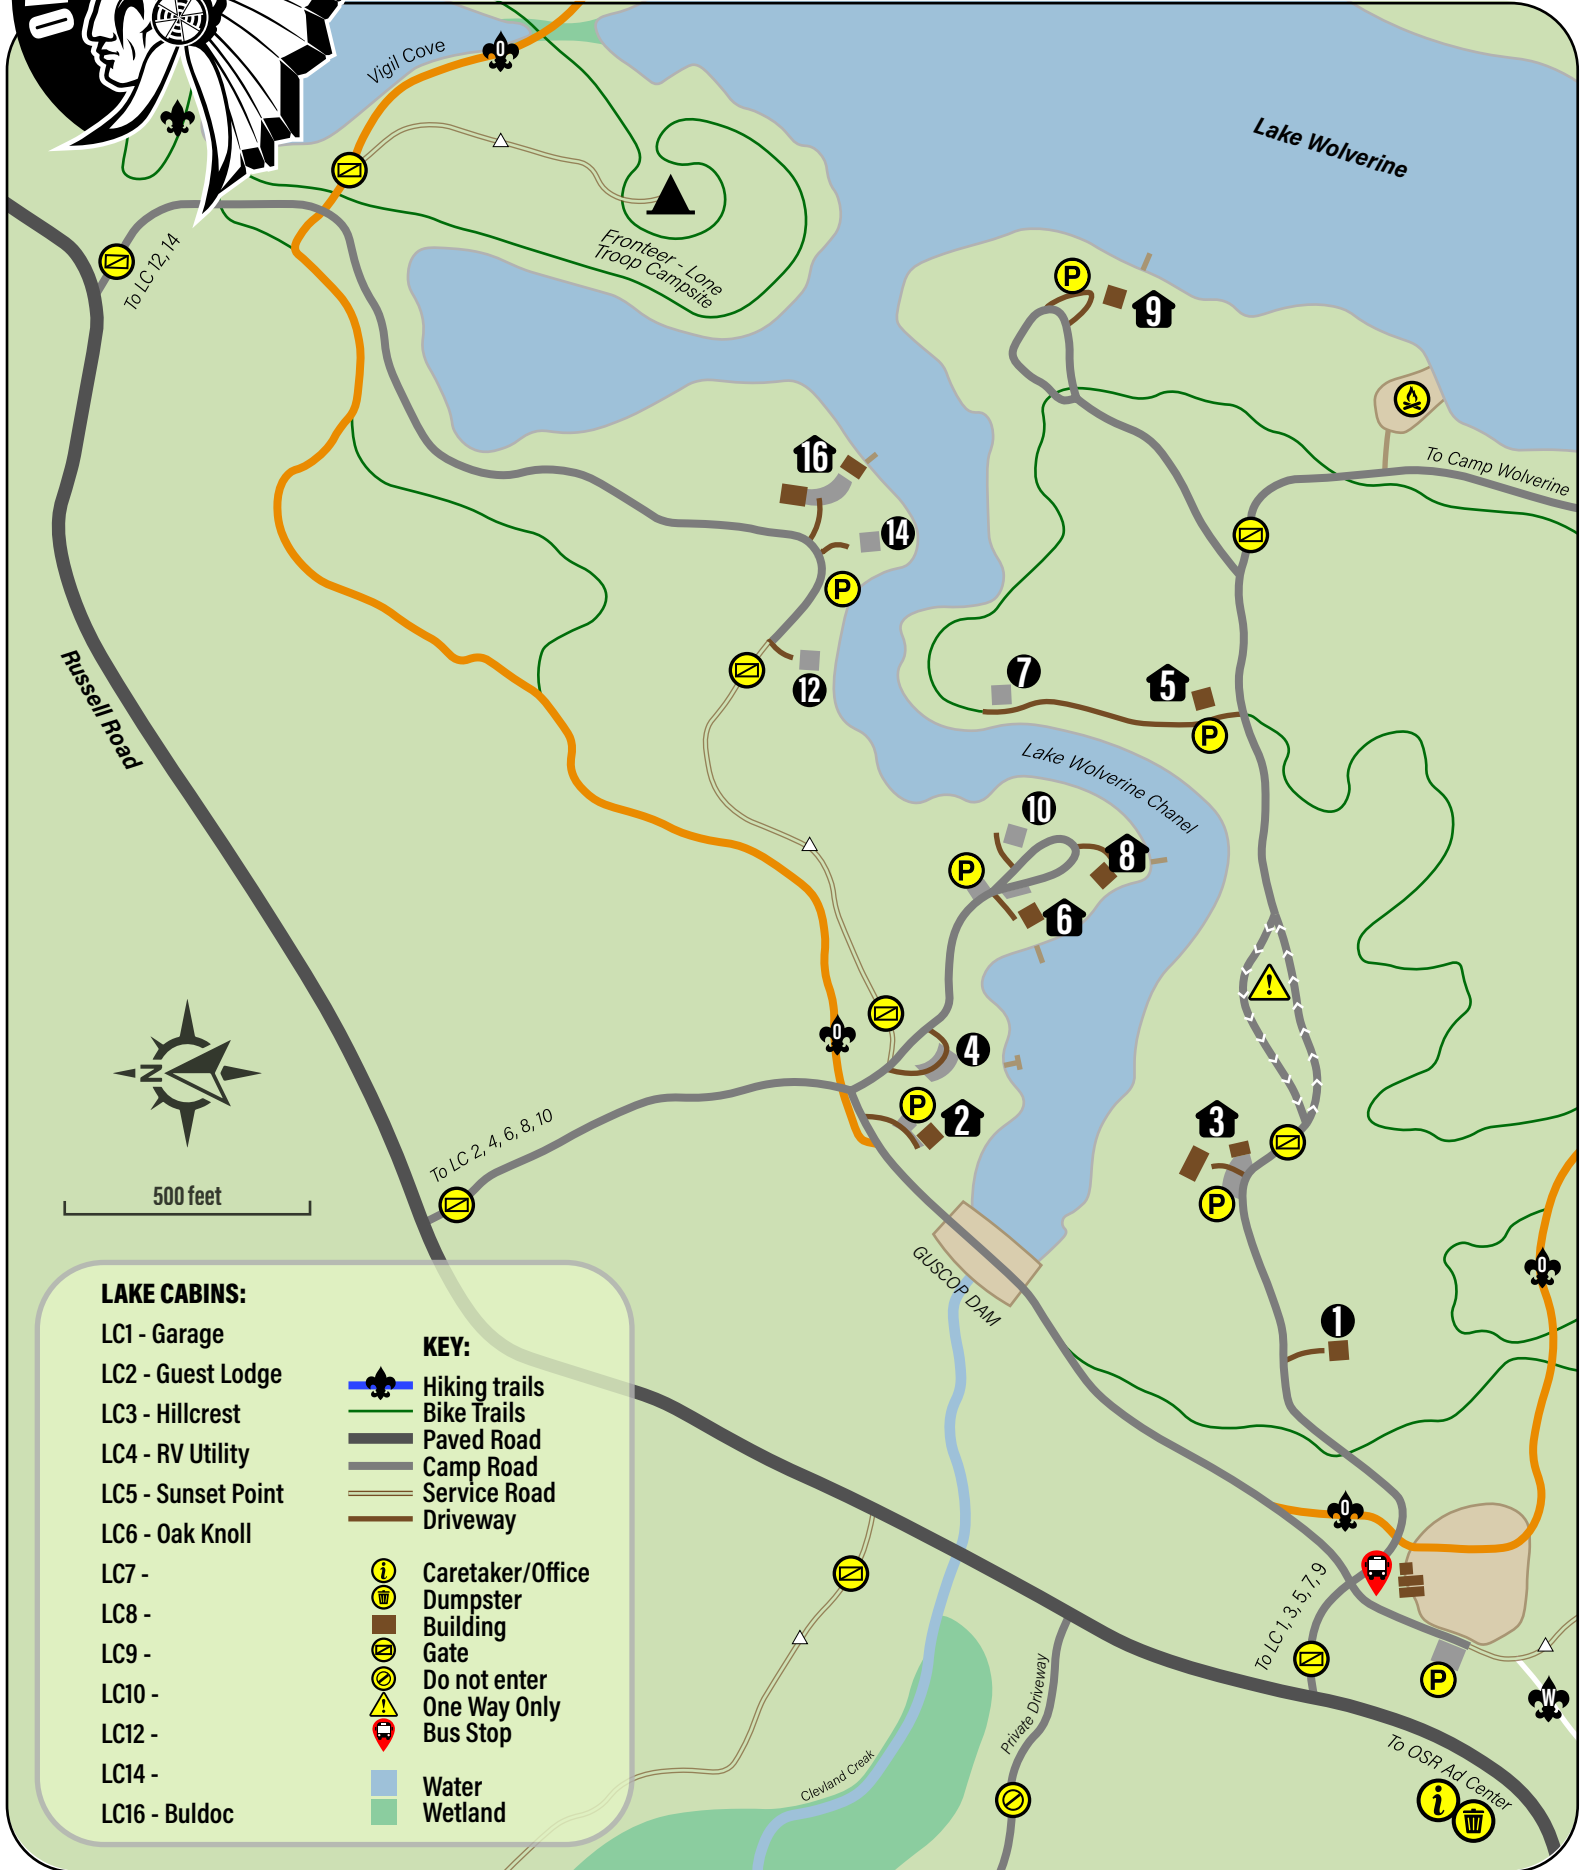

LAKE CABINS OWASIPPE SCOUT RESERVATION

v.260607

500 feet

LAKE CABINS:

- LC1 - Garage
- LC2 - Guest Lodge
- LC3 - Hillcrest
- LC4 - RV Utility
- LC5 - Sunset Point
- LC6 - Oak Knoll
- LC7 -
- LC8 -
- LC9 -
- LC10 -
- LC12 -
- LC14 -
- LC16 - Buldoc

KEY:

- Hiking trails
- Bike Trails
- Paved Road
- Camp Road
- Service Road
- Driveway
- Caretaker/Office
- Dumpster
- Building
- Gate
- Do not enter
- One Way Only
- Bus Stop
- Water
- Wetland