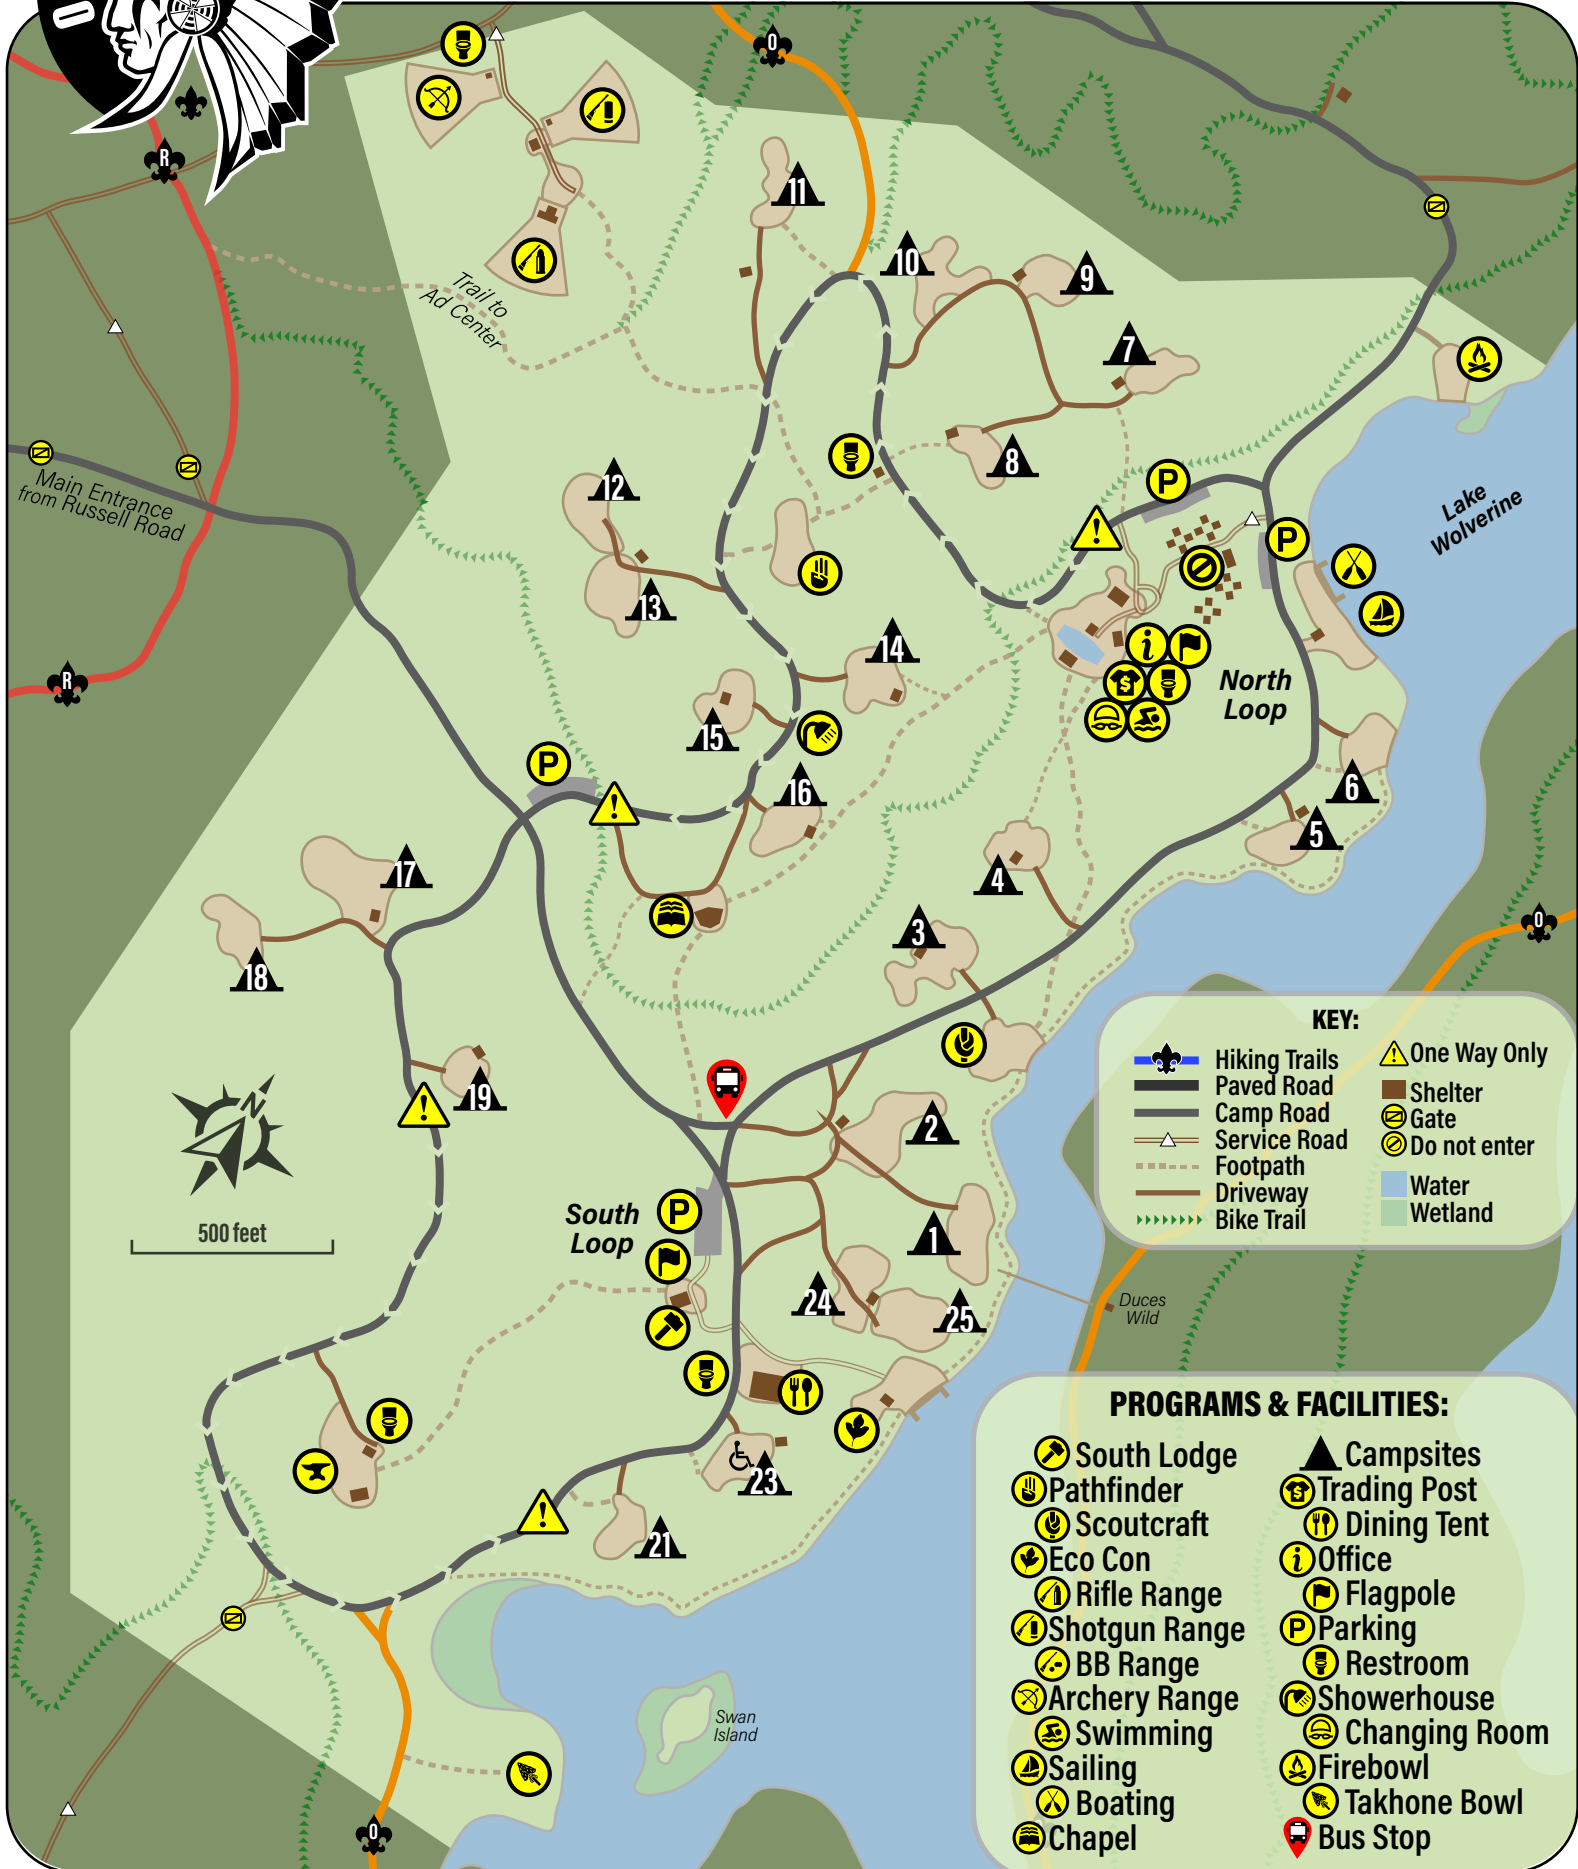

CAMP WOLVERINE ZAXIE! OWASIPPE SCOUT RESERVATION

v.260612

KEY:

Hiking Trails	One Way Only
Paved Road	Shelter
Camp Road	Gate
Service Road	Do not enter
Footpath	Water
Driveway	Wetland
Bike Trail	

PROGRAMS & FACILITIES:

South Lodge	Campsites
Pathfinder	Trading Post
Scoutcraft	Dining Tent
Eco Con	Office
Rifle Range	Flagpole
Shotgun Range	Parking
BB Range	Restroom
Archery Range	Showerhouse
Swimming	Changing Room
Sailing	Firebowl
Boating	Takhone Bowl
Chapel	Bus Stop