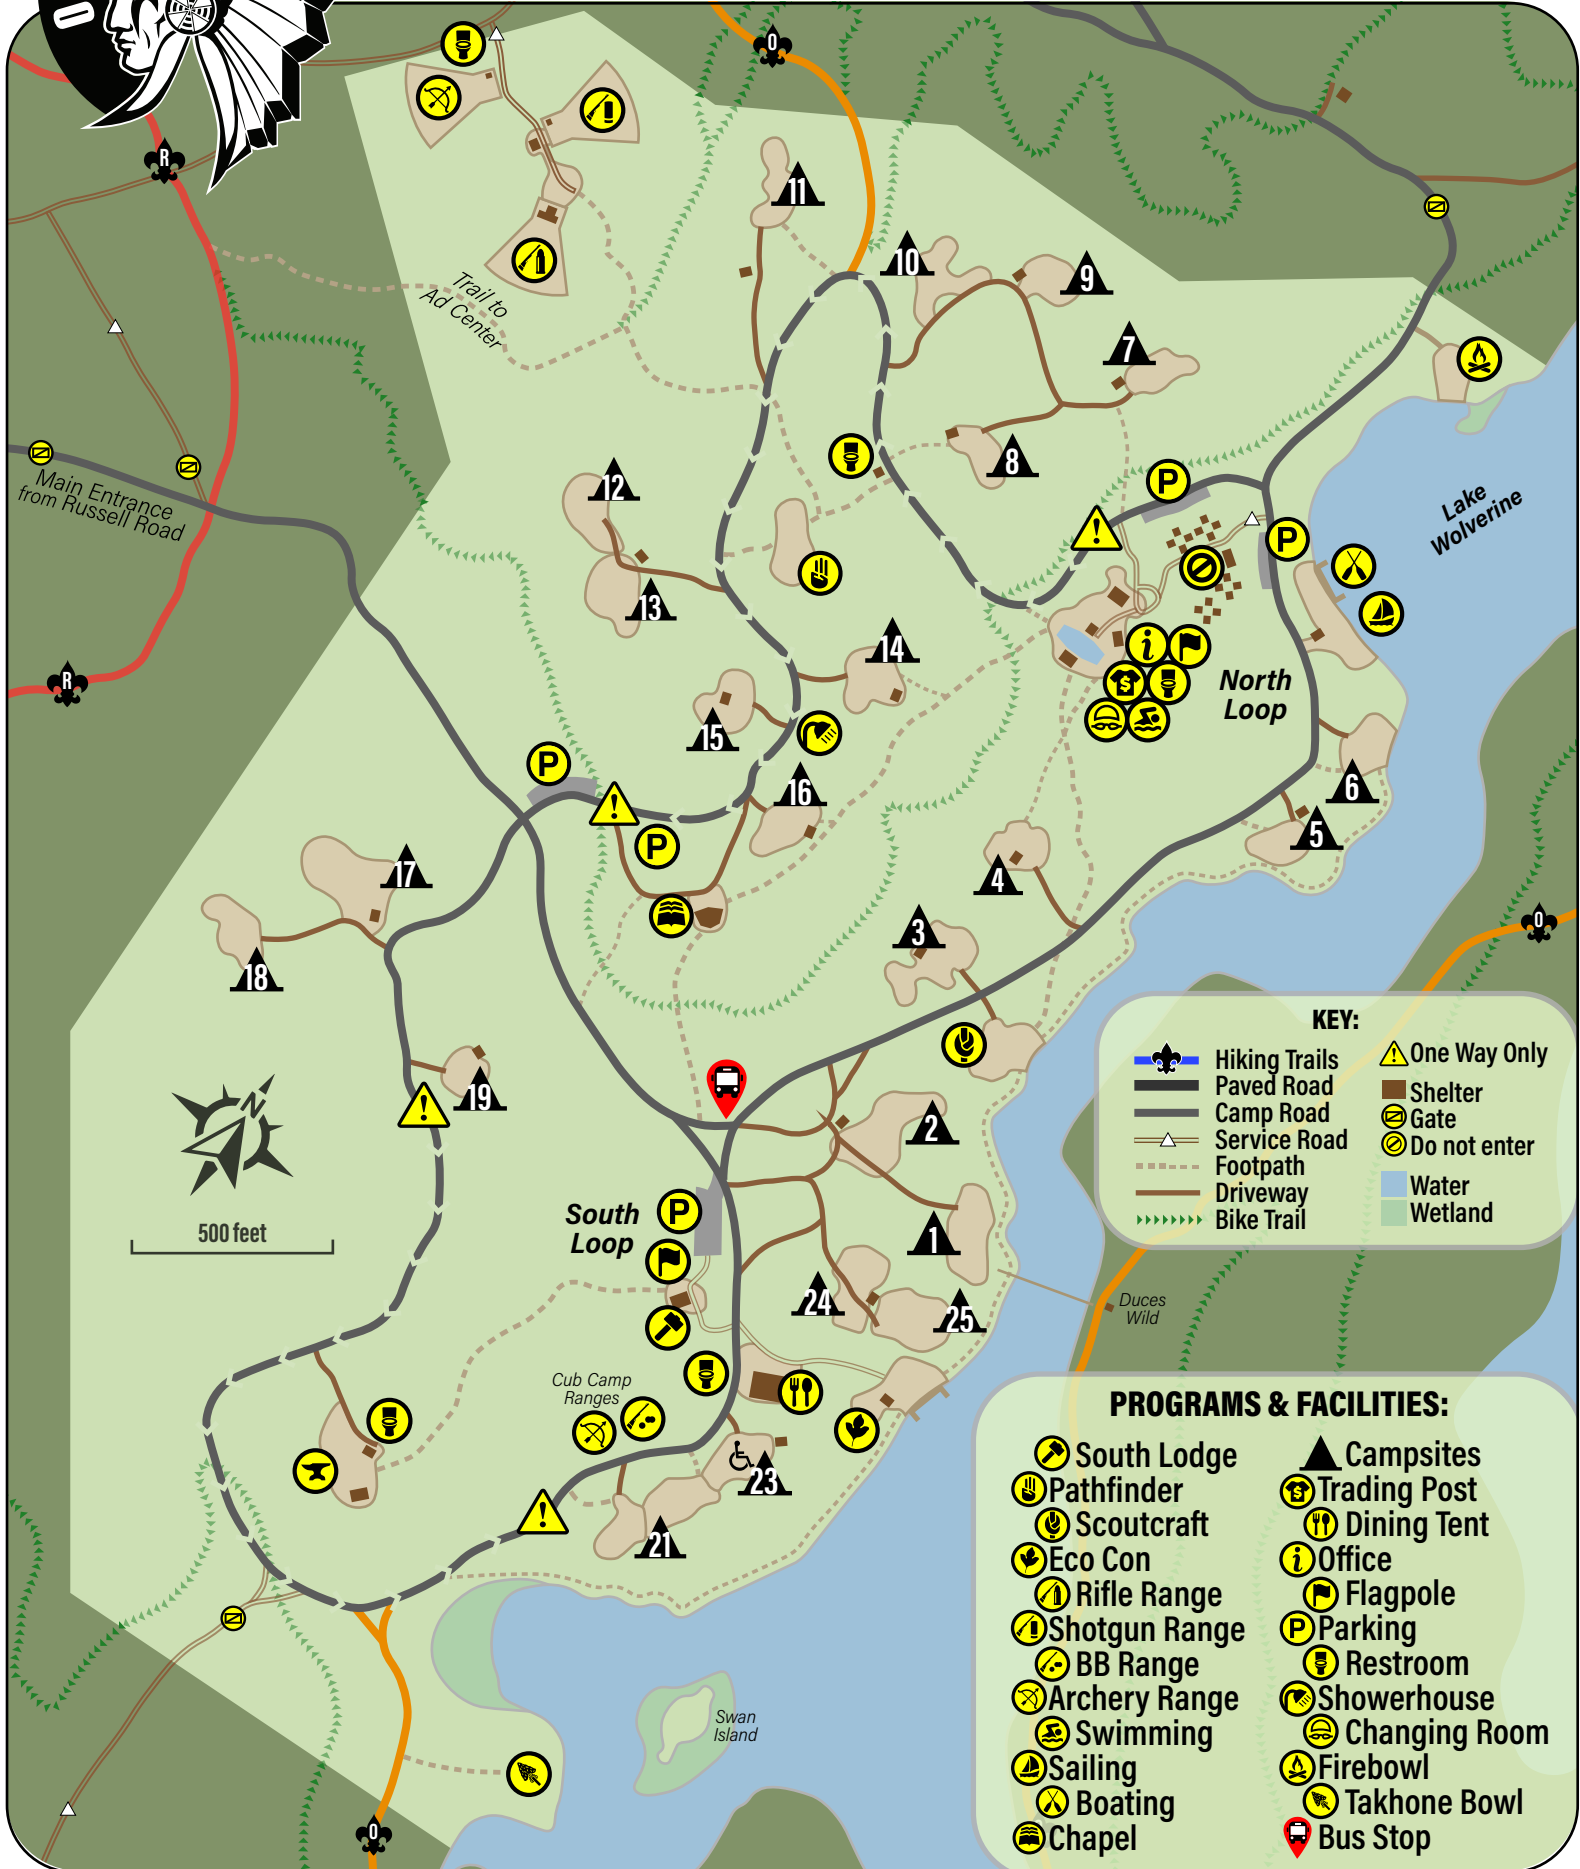

CAMP WOLVERINE ZAXIE! OWASIPPE SCOUT RESERVATION

v.230408

500 feet

KEY:

- | | |
|---------------|--------------|
| Hiking Trails | One Way Only |
| Paved Road | Shelter |
| Camp Road | Gate |
| Service Road | Do not enter |
| Footpath | Water |
| Driveway | Wetland |
| Bike Trail | |

PROGRAMS & FACILITIES:

- | | |
|---------------|---------------|
| South Lodge | Campsites |
| Pathfinder | Trading Post |
| Scoutcraft | Dining Tent |
| Eco Con | Office |
| Rifle Range | Flagpole |
| Shotgun Range | Parking |
| BB Range | Restroom |
| Archery Range | Showerhouse |
| Swimming | Changing Room |
| Sailing | Firebowl |
| Boating | Takhone Bowl |
| Chapel | Bus Stop |