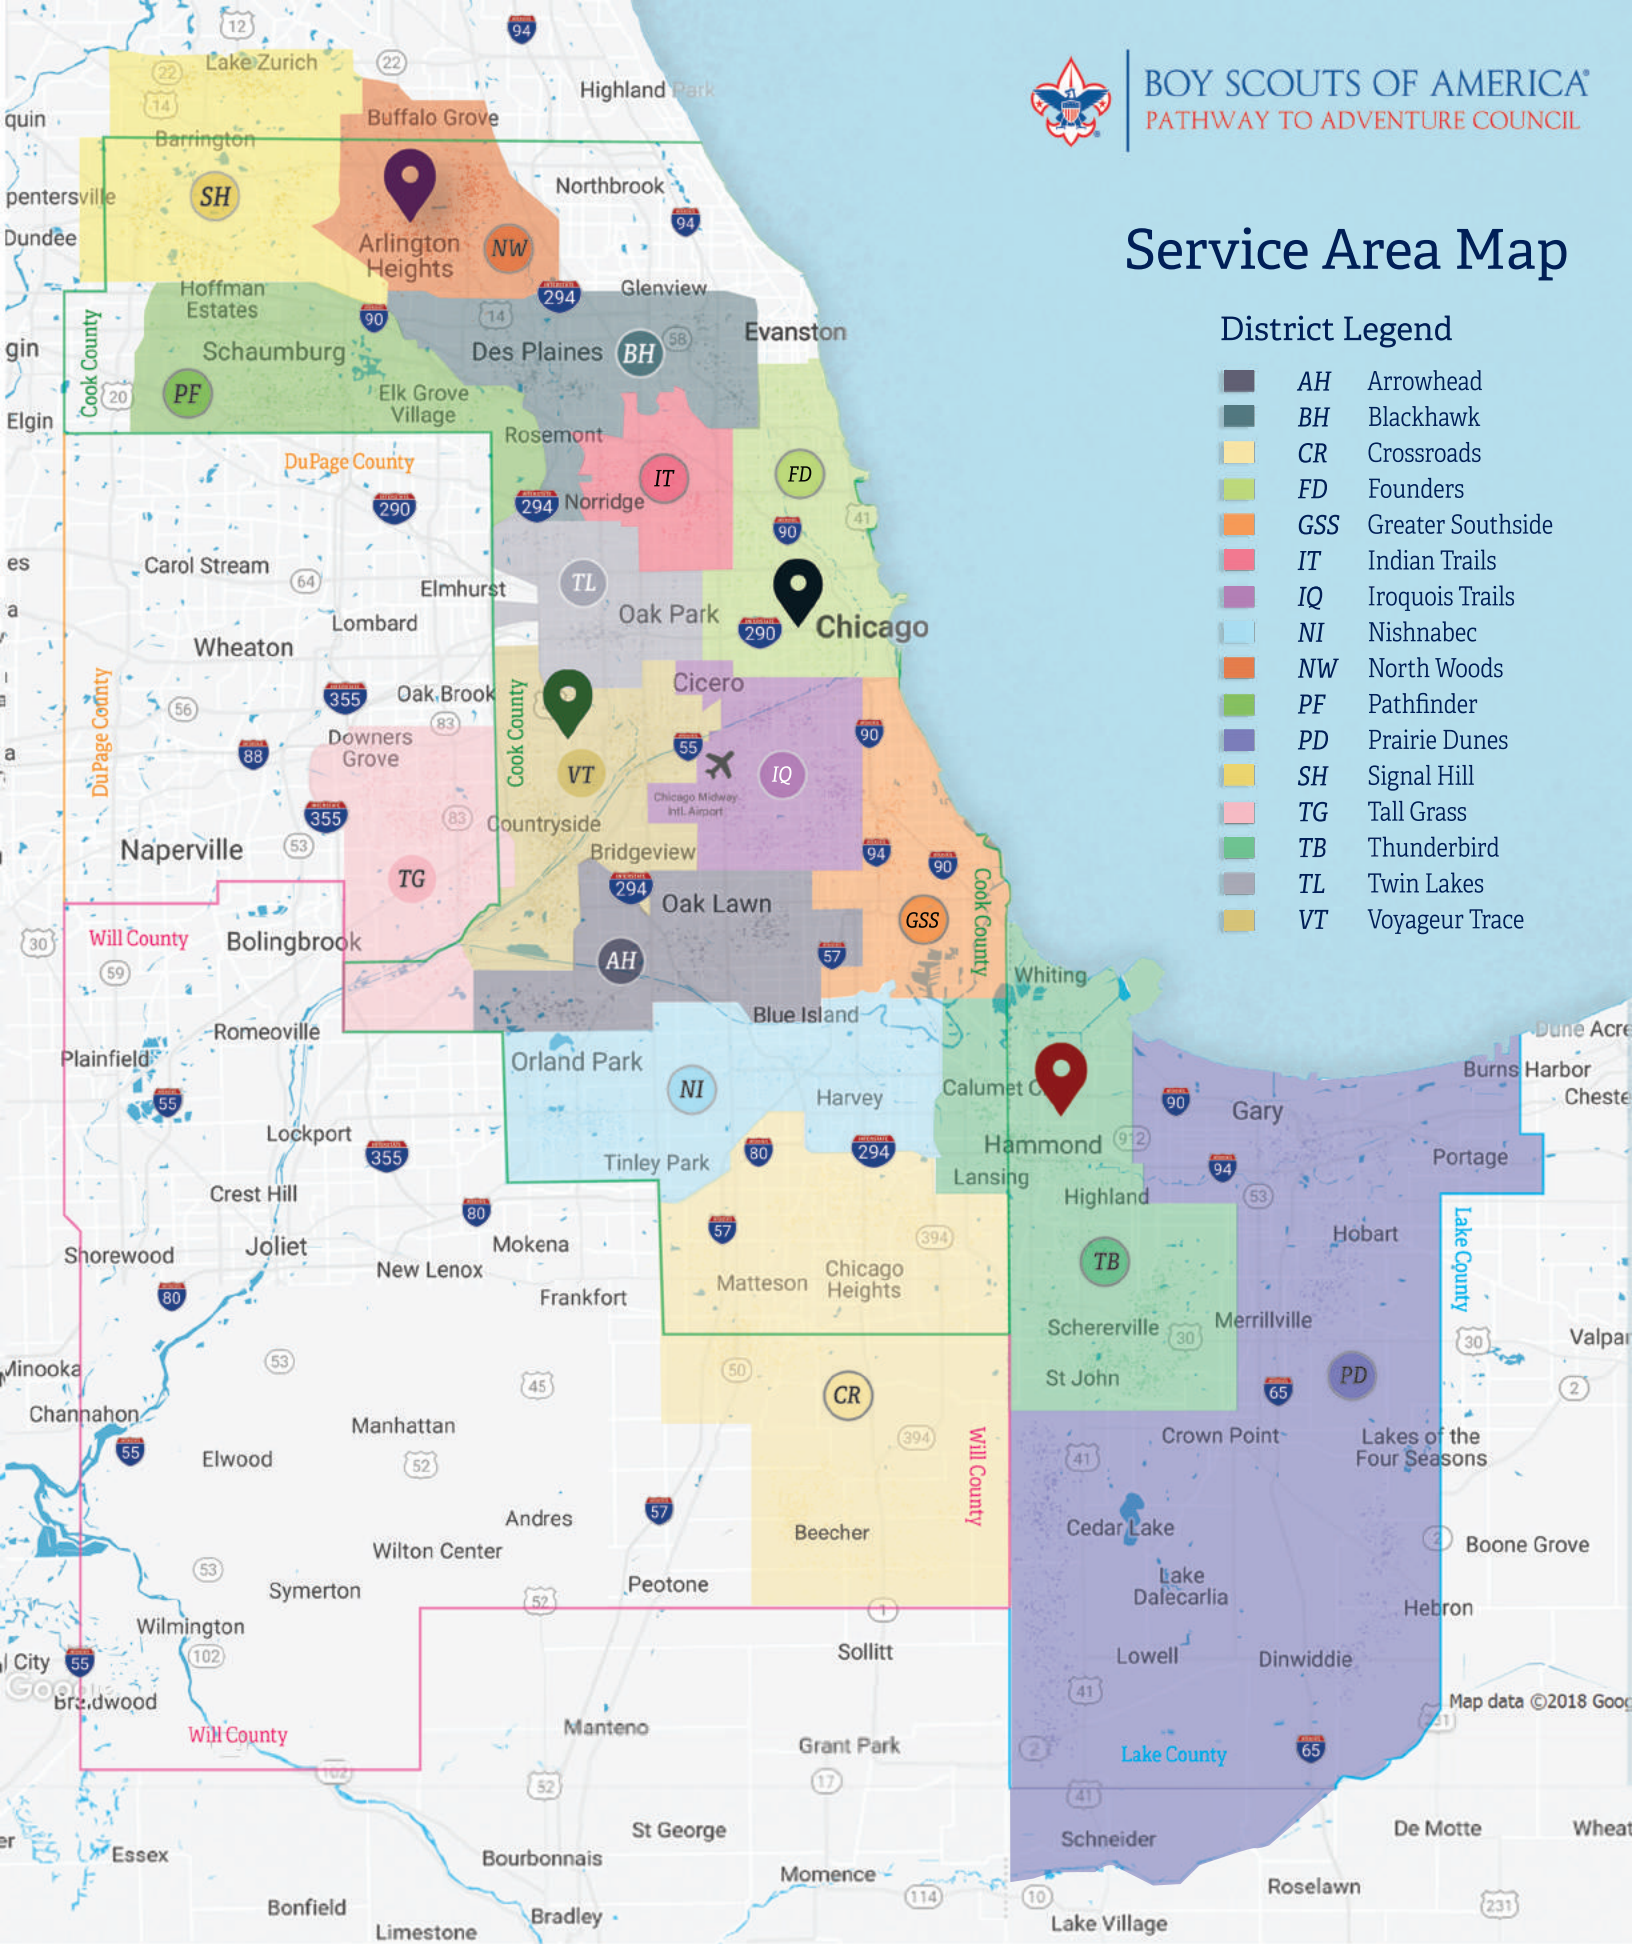

Service Area Map

District Legend

- AH Arrowhead
- BH Blackhawk
- CR Crossroads
- FD Founders
- GSS Greater Southside
- IT Indian Trails
- IQ Iroquois Trails
- NI Nishnabec
- NW North Woods
- PF Pathfinder
- PD Prairie Dunes
- SH Signal Hill
- TG Tall Grass
- TB Thunderbird
- TL Twin Lakes
- VT Voyageur Trace

**Arlington Heights
Center for Scouting**
617 E. Golf Road Suite 110
Arlington Heights, IL 60005
(847) 824-6880

**La Grange
Center for Scouting**
811 W. Hillgrove Avenue
La Grange, IL 60525
(708) 354-1111