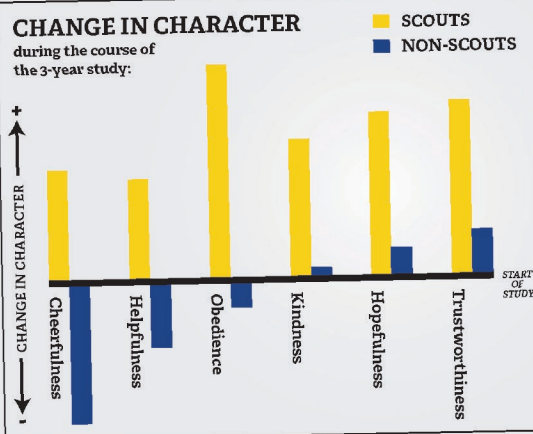

Fun Without Screens!

Discover Cub Scouts at BEASCOUTS.ORG

WHAT IS CUB SCOUTS?

Cub Scouts is a fun and active program for all kids K-5.

From building and racing Pinewood Derby cars to launching rockets, going camping in nature, and giving back to the community, Cub Scouts offers hands-on experiences that make growing up unforgettable!

Scouts develop lifelong skills, make friends, build confidence, and have fun every step of the way — Start your adventure today!

WHY SCOUTING?

Cub Scouting encourages family fun while providing youth with a safe space to make friends and challenge themselves through age-appropriate activities. It is a program where children and parents feel like they belong to an organization that consistently reinforces worthwhile values like honesty, good conduct, and respect for others.

Scouting Builds Positive Character - Tufts University worked with Scouting over 3 years to measure character attributes of both Scouts and non-Scouts. In the beginning, there were no significant differences in character attributes. By the end, the differences were striking in several areas.

CHANGE IN CHARACTER

during the course of the 3-year study:

HOW DOES IT WORK?

When you join, your family becomes part of a pack that meets monthly for fun activities, community adventures, and recognition of achievements.